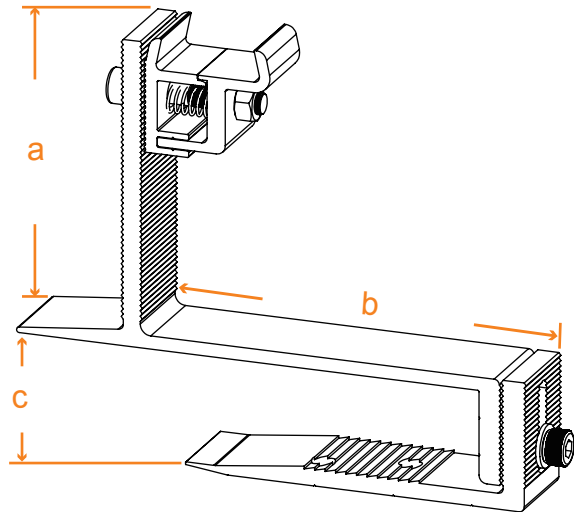

WARRANTY

COMPONENT LIST

MATERIAL	QTY
AL Hook	01
Rail Clamp	01
SUS304 Bolt M8*50	01
SUS304 Washer M8	02
SUS304 Spring Washer	01
Spring	01